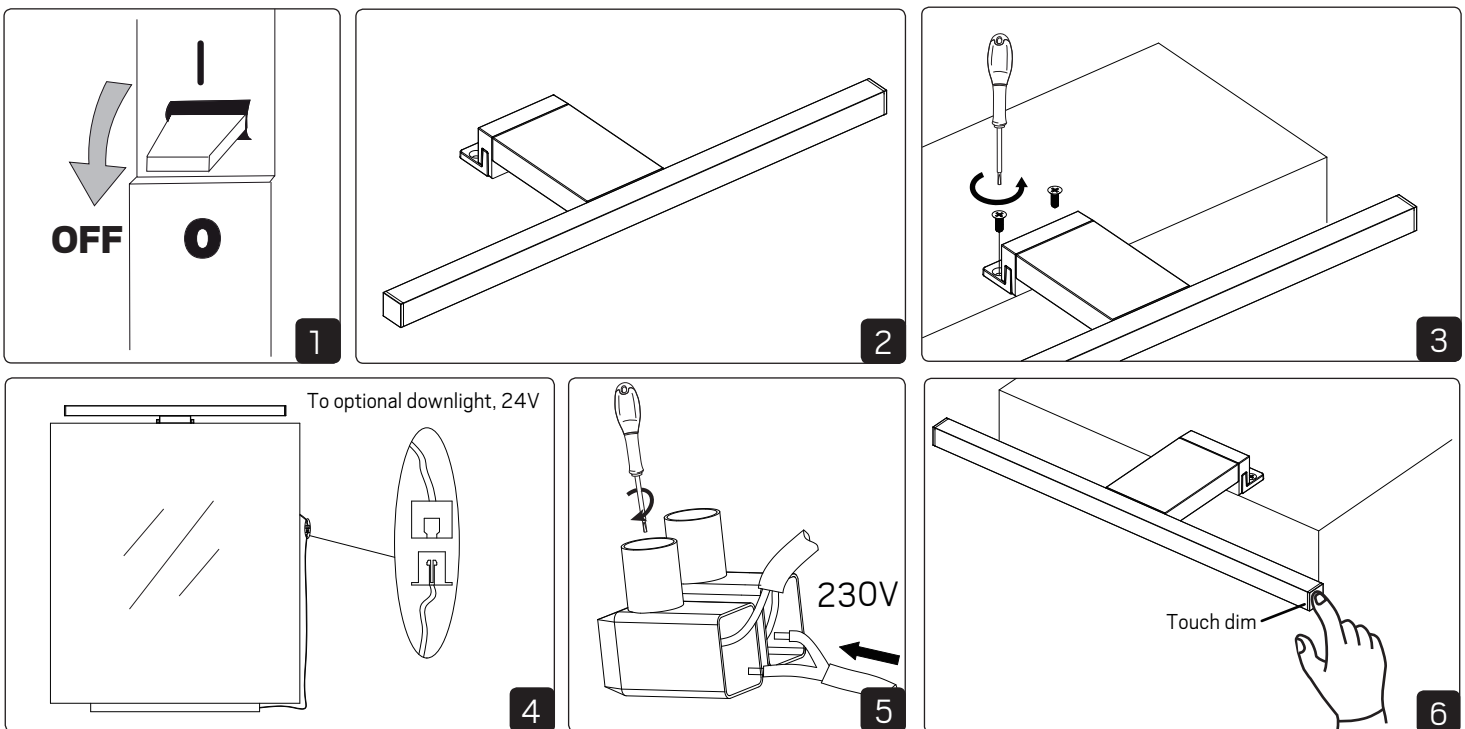

Linear LED Top Light

Miller

FINE BATHROOM INTERIORS

Art-nr	Lumen	LED color	CRI	Voltage	Total Effect
L102	400 lm	4000K	90	230V	7W

SAFETY INSTRUCTIONS

en Read these instructions carefully before commencing installation and retain for future reference. The luminaire should be installed by a licensed electrician and in accordance with local regulations. Make sure that the power is off before installation or maintenance.

Installation A-TOP OF CABINET/ MIRROR WITH FRAME

Installation B-"CLIP ON" SIMPLE MIRROR GLASS