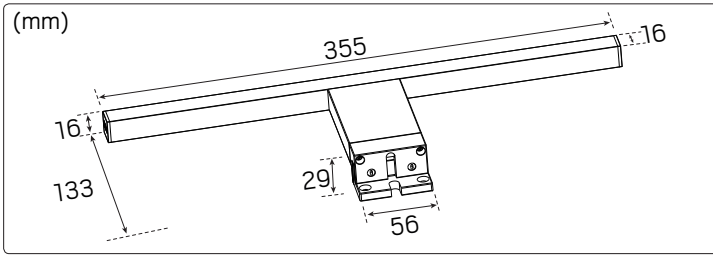

Linear LED Top Light

Miller

FINE BATHROOM INTERIORS

Art-nr	Lumen	LED color	CRI	Voltage	Total Effect
L102	400 lm	4000K	90	230V	7W

SAFETY INSTRUCTIONS

en Read these instructions carefully before commencing installation and retain for future reference. The luminaire should be installed by a licensed electrician and in accordance with local regulations. Make sure that the power is off before installation or maintenance.